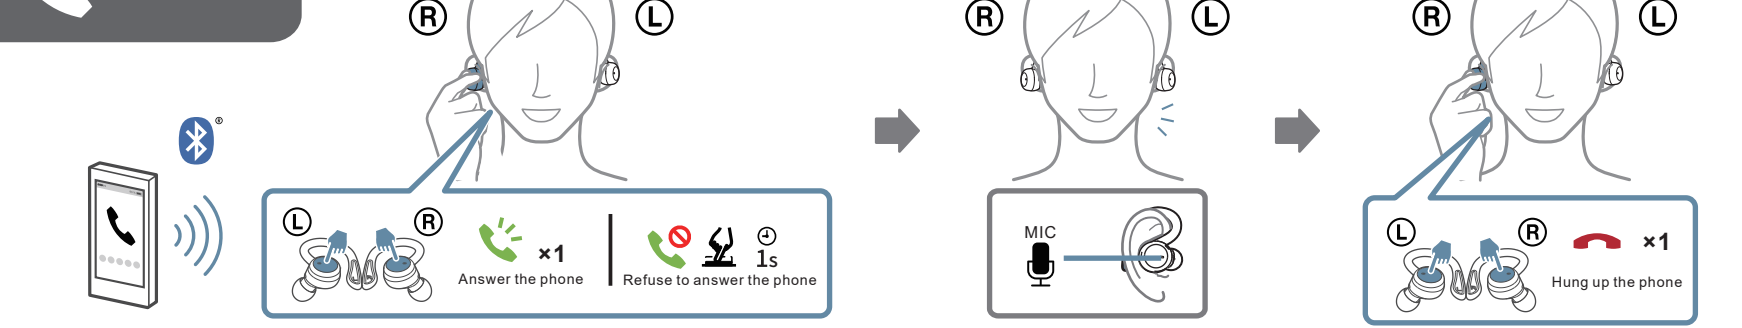

TRUE WIRELESS SPORTS EARBUDS INSTRUCTIONS

MS-T40
Truly Wireless

Unpack The Box

1 CHARGING

2 CONNECT

3 BUTTON COMMAND

Traveling charging

Answer the phone

VOICE ASSISTANT

Replace silica gel

Please install the earplug and sports bracket correctly, otherwise the charging box may not be able to charge the headset.

- BT version:V5.2
- Support agreement:A2DP\AVCTP\AVDTP\AVRCP\HFP\SPP\SMP\ATT\GAP\GATT\RFCOMM\SDP\L2CAP PROFILE
- Efficiency distance: 15m
- Earbuds service time: 6h
- Mixed use time: 18h
- Earbuds battery:30mAh
- Charging box battery:200mAh
- Charging connection:Type-C
- Speaker:32Ω /8mm
- Charger voltage:5V=1A