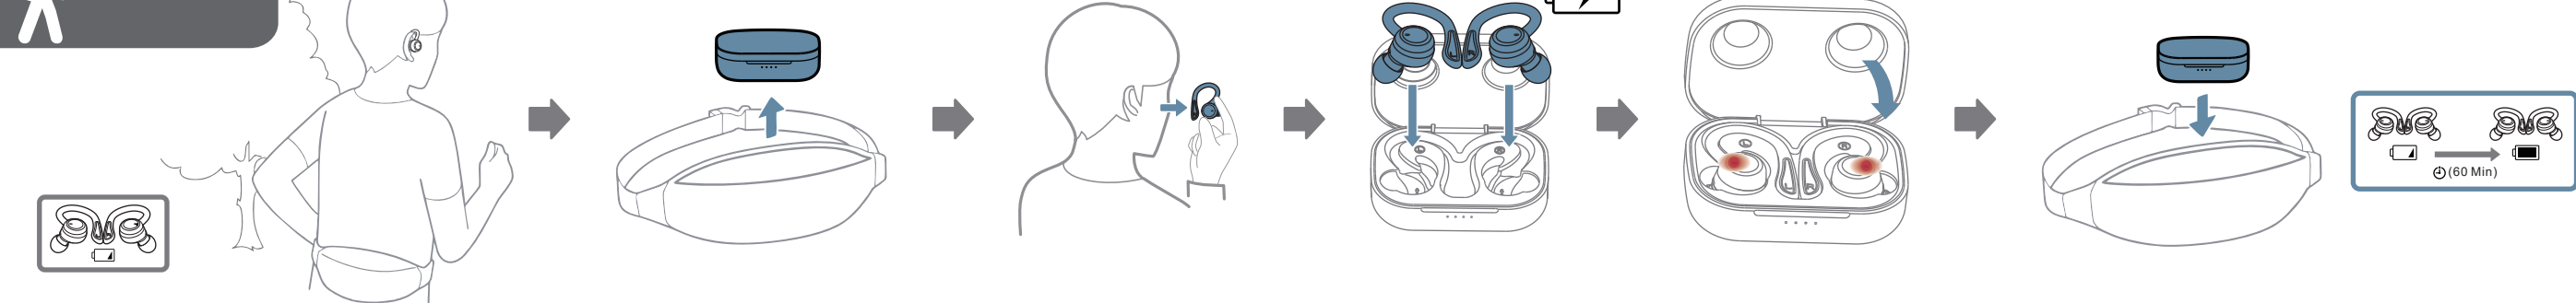

TRUE WIRELESS SPORTS EARBUDS INSTRUCTIONS

MS-T40
Truly Wireless

Unpack The Box

1 CHARGING

2 CONNECT

3 BUTTON COMMAND

Traveling charging

Answer the phone

VOICE ASSISTANT

Replace silica gel

Please install the earplug and sports bracket correctly, otherwise the charging box may not be able to charge the headset.

- BT version:V5.2
- Support agreement:A2DP\AVCTP\AVDTP\AVRCP\HFP\SPP\SMP\ATT\GAP\GATT\RFCOMM\SDP\L2CAP PROFILE
- Efficiency distance: 15m
- Earbuds service time: 6h
- Mixed use time: 18h
- Earbuds battery:30mAh
- Charging box battery:200mAh
- Charging connection:Type-C
- Speaker:32Ω /8mm
- Charger voltage:5V=1A