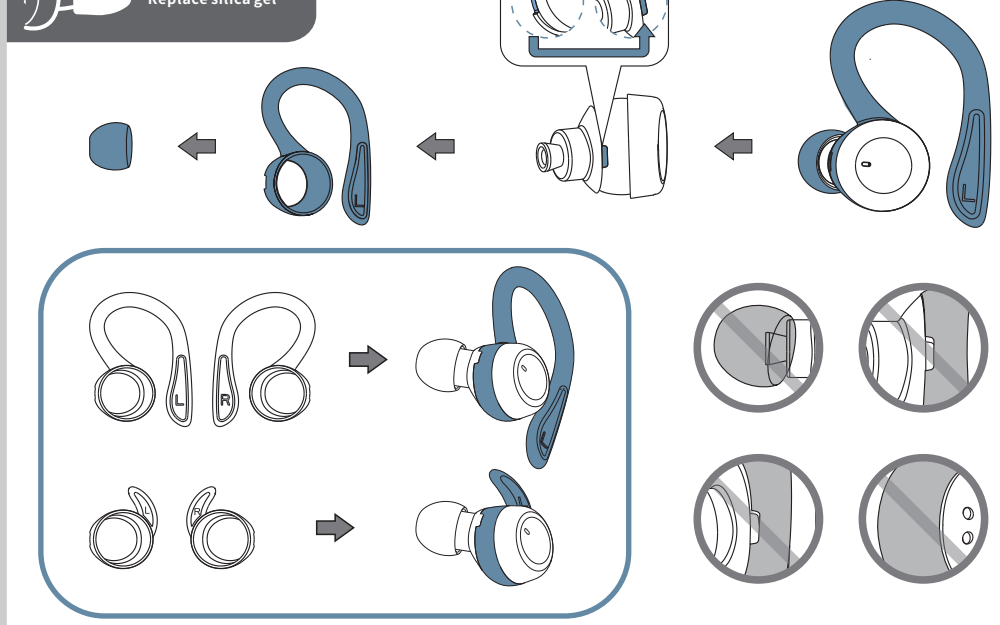

TRUE WIRELESS SPORTS EARBUDS INSTRUCTIONS

MS-T40
Truly Wireless

Unpack The Box

1 CHARGING

2 CONNECT

3 BUTTON COMMAND

Traveling charging

Answer the phone

VOICE ASSISTANT

Replace silica gel

Please install the earplug and sports bracket correctly, otherwise the charging box may not be able to charge the headset.

- BT version:V5.2
- Support agreement:A2DP\AVCTP\AVDTP\AVRCP\HFP\SPP\SMP\ATT\GAP\GATT\RFCOMM\SDP\L2CAP PROFILE
- Efficiency distance: 15m
- Earbuds service time: 6h
- Mixed use time: 18h
- Earbuds battery:30mAh
- Charging box battery:200mAh
- Charging connection:Type-C
- Speaker:32Ω /8mm
- Charger voltage:5V=1A