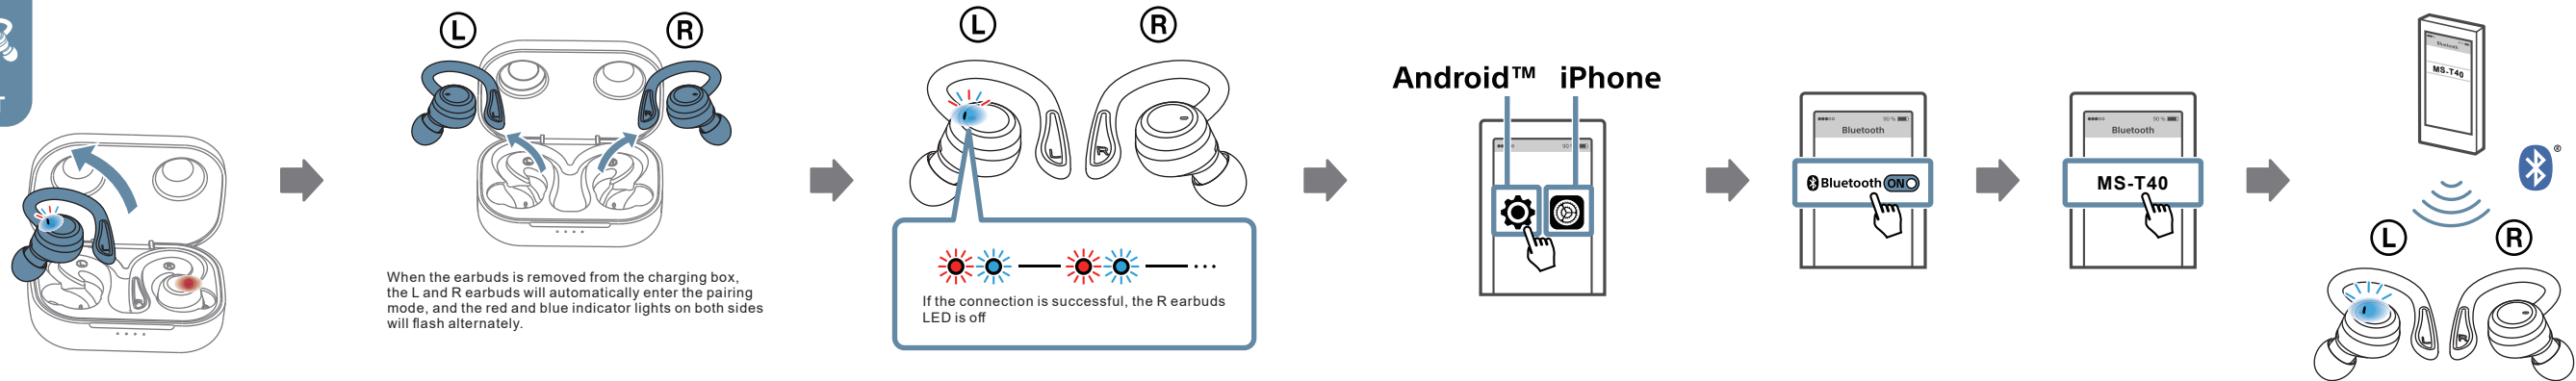

TRUE WIRELESS SPORTS EARBUDS INSTRUCTIONS

MS-T40
Truly Wireless

Unpack The Box

1 CHARGING

2 CONNECT

3 BUTTON COMMAND

Traveling charging

Answer the phone

VOICE ASSISTANT

Replace silica gel

Please install the earplug and sports bracket correctly, otherwise the charging box may not be able to charge the headset.

- BT version:V5.2
- Support agreement:A2DP\AVCTP\AVDTP\AVRCP\HFP\SPP\SMP\ATT\GAP\GATT\RFCOMM\SDP\L2CAP PROFILE
- Efficiency distance: 15m
- Earbuds service time: 6h
- Mixed use time: 18h
- Earbuds battery:30mAh
- Charging box battery:200mAh
- Charging connection:Type-C
- Speaker:32Ω /8mm
- Charger voltage:5V=1A