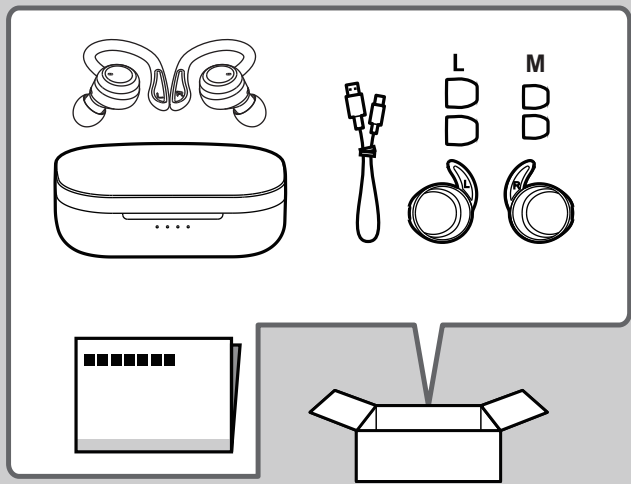

TRUE WIRELESS SPORTS EARBUDS INSTRUCTIONS

MS-T40
Truly Wireless

Unpack The Box

1 CHARGING

2 CONNECT

3 BUTTON COMMAND

Traveling charging

Answer the phone

VOICE ASSISTANT

Replace silica gel

Please install the earplug and sports bracket correctly, otherwise the charging box may not be able to charge the headset.

- BT version:V5.2
- Support agreement:A2DP\AVCTP\AVDTP\AVRCP\HFP\SPP\SMP\ATT\GAP\GATT\RFCOMM\SDP\L2CAP PROFILE
- Efficiency distance: 15m
- Earbuds service time: 6h
- Mixed use time: 18h
- Earbuds battery:30mAh
- Charging box battery:200mAh
- Charging connection:Type-C
- Speaker:32Ω /8mm
- Charger voltage:5V=1A