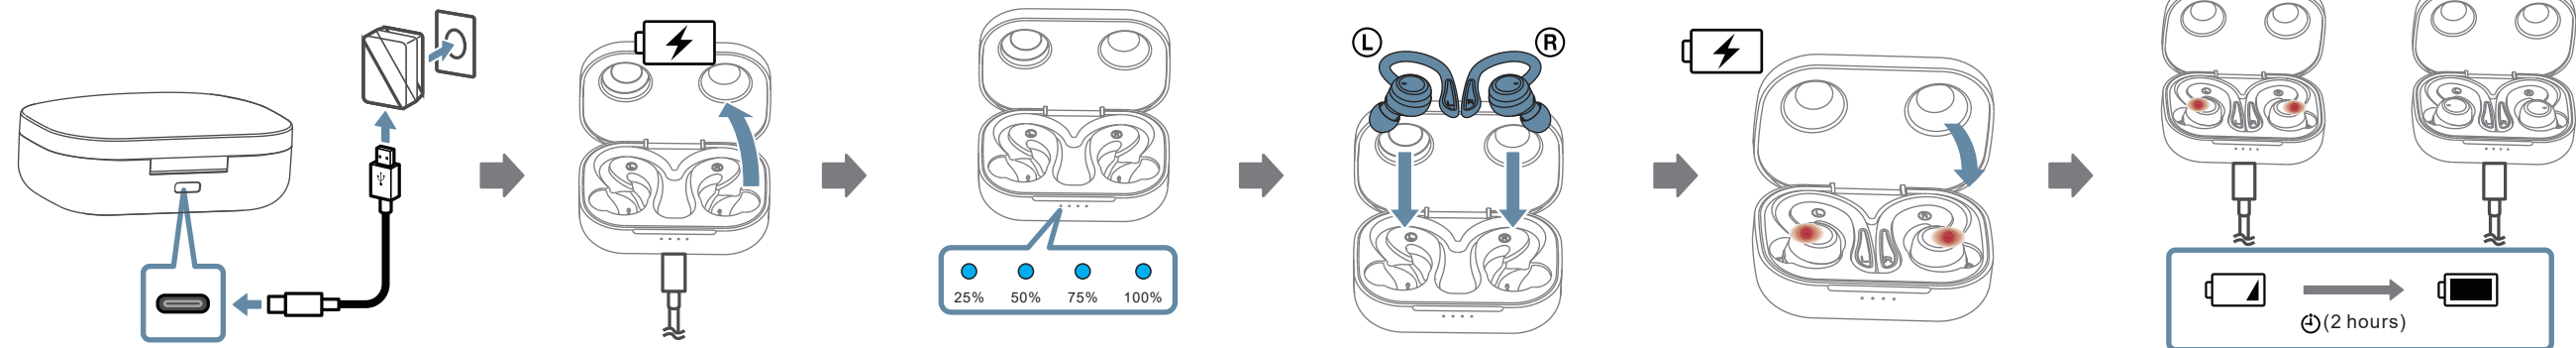

TRUE WIRELESS SPORTS EARBUDS INSTRUCTIONS

MS-T40
Truly Wireless

Unpack The Box

1 CHARGING

2 CONNECT

3 BUTTON COMMAND

Traveling charging

Answer the phone

VOICE ASSISTANT

Replace silica gel

Please install the earplug and sports bracket correctly, otherwise the charging box may not be able to charge the headset.

- BT version:V5.2
- Support agreement:A2DP\AVCTP\AVDTP\AVRCP\HFP\SPP\SMP\ATT\GAP\GATT\RFCOMM\SDP\L2CAP PROFILE
- Efficiency distance: 15m
- Earbuds service time: 6h
- Mixed use time: 18h
- Earbuds battery:30mAh
- Charging box battery:200mAh
- Charging connection:Type-C
- Speaker:32Ω /8mm
- Charger voltage:5V=1A