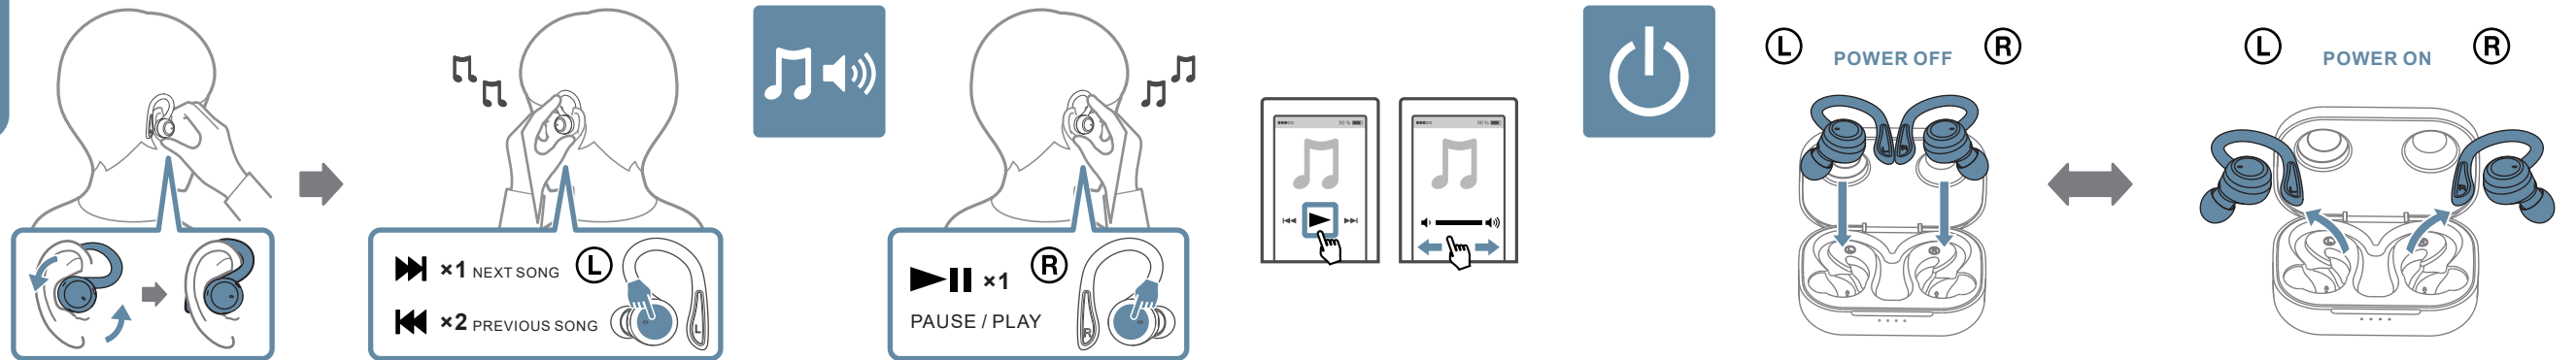

TRUE WIRELESS SPORTS EARBUDS INSTRUCTIONS

MS-T40
Truly Wireless

Unpack The Box

1 CHARGING

2 CONNECT

3 BUTTON COMMAND

Traveling charging

Answer the phone

VOICE ASSISTANT

Replace silica gel

Please install the earplug and sports bracket correctly, otherwise the charging box may not be able to charge the headset.

- BT version:V5.2
- Support agreement:A2DP\AVCTP\AVDTP\AVRCP\HFP\SPP\SMP\ATT\GAP\GATT\RFCOMM\SDP\L2CAP PROFILE
- Efficiency distance: 15m
- Earbuds service time: 6h
- Mixed use time: 18h
- Earbuds battery:30mAh
- Charging box battery:200mAh
- Charging connection:Type-C
- Speaker:32Ω /8mm
- Charger voltage:5V=1A