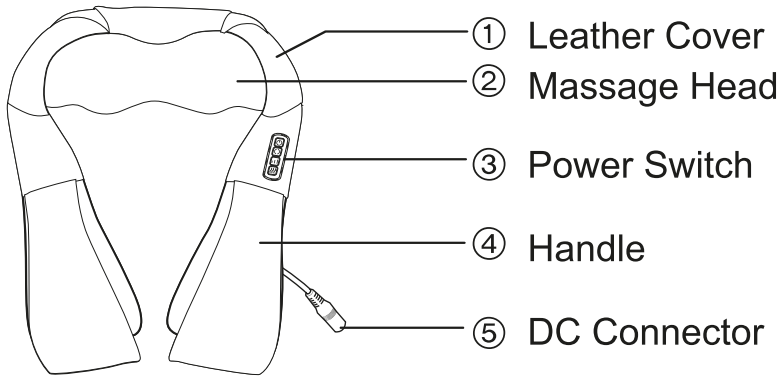

Usage Guide

Vary pressure according to your needs – if the kneading is too rough then remove some pressure

Massage Areas:

Neck&Shoulder

Neck

Back

Waist

Abdomen

Thighs

Legs

Foot

Calf

Parts List

A Main Unit

B Power Adaptor

C Vehicular Cigar-Lighter